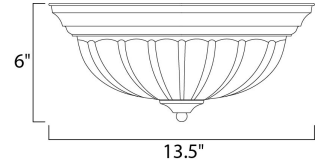

Lighting Your Life Since 1970

Product Specifications - 85831FTTW

| | |
|-----------|-----------|
| Job Name: | Job Type: |
| Quantity: | Comments: |

85831FTTW
2-Light Flush Mount

Finish

Textured White

Glass/Shade

Measurements

| | |
|---------------------------|----------|
| Width | 13.50" |
| Height | 6.00" |
| Length | N/A |
| Extension | N/A |
| Back Plate Width | N/A |
| Back Plate Height | N/A |
| HCO | N/A |
| Min Overall Height | 0.00" |
| Max Overall Height | N/A |
| Hanging Weight | 2.64 lbs |
| Height Adjustable | N/A |
| Slope | N/A |
| Chain Length | N/A |
| Wire Length | N/A |
| Canopy Width | N/A |
| Canopy Height | N/A |
| Canopy Length | N/A |