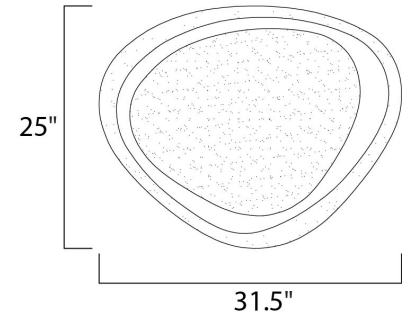

Lighting Your Life Since 1970

Product Specifications - 85853WTBZ

Job Name:	Job Type:
Quantity:	Comments:

85853WTBZ
Nebula LED Flush Mount

Finish
Bronze

Glass/Shade
White

Product Category
Flush Mount

Lamping

Number of Bulbs	
Light Type	LED
Bulb Type	LED
Max Bulb Wattage	54
Max Fixture Wattage	
Rated Life	
Rated Lumens	±3,780
Color Temp	±3,000 K
Bulb(s)	Included
Light Up/Down	N/A
Beam Spread	N/A
CRI	N/A
Photo Cell Included	N/A
Ballast/Driver/Transformer	Yes
Dimmable	Standard/Lutron® CL or Leviton® LED Recommended

Measurements

Width	25.00"
Height	4.75"
Length	31.50"
Extension	N/A
Back Plate Width	N/A
Back Plate Height	N/A
HCO	N/A
Min Overall Height	0.00"
Max Overall Height	N/A
Hanging Weight	24.20 lbs
Height Adjustable	N/A
Slope	N/A
Chain Length	N/A
Wire Length	N/A
Canopy Width	N/A
Canopy Height	N/A
Canopy Length	N/A

Shipping

Carton Weight	28.60 lbs
Carton Width	27"
Carton Height	8"
Carton Length	34"
Carton Cubic Feet	4.19
Master Pack	1
Master Pack Weight	N/A
Master Pack Width	N/A
Master Pack Height	N/A
Master Pack Length	N/A
Master Cubic Feet	N/A
UPS Shippable	Yes