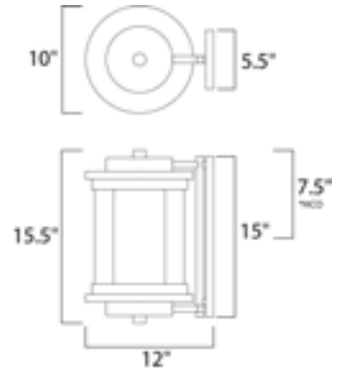

Finish

Anthracite

Glass/Shade

Clear/Frosted

Product Category

Outdoor Wall Mount

Lamping

Number of Bulbs	1
Light Type	Fluorescent
Bulb Type	GU24
Max Bulb Wattage	26
Max Fixture Wattage	
Rated Life	
Rated Lumens	±1,760
Color Temp	
Bulb(s)	Included
Light Up/Down	N/A
Beam Spread	N/A
CRI	N/A
Photo Cell Included	N/A
Ballast/Driver/Transformer	No
Dimmable	N/A

Measurements

Width	10.00"
Height	15.50"
Length	N/A
Extension	12"
Back Plate Width	5.50"
Back Plate Height	15.00"
HCO	7.50"
Min Overall Height	0.00"
Max Overall Height	N/A
Hanging Weight	11.80 lbs
Height Adjustable	N/A
Slope	N/A
Chain Length	N/A
Wire Length	N/A
Canopy Width	N/A
Canopy Height	N/A
Canopy Length	N/A

Shipping

Carton Weight	13.80 lbs
Carton Width	15"
Carton Height	14"
Carton Length	23"
Carton Cubic Feet	2.84
Master Pack	1
Master Pack Weight	N/A
Master Pack Width	N/A
Master Pack Height	N/A
Master Pack Length	N/A
Master Cubic Feet	N/A
UPS Shippable	Yes

Certification

Safety Rating	Wet
Energy Star	No
CA Title 24	No
CA Title 20	No
ADA	No
Dark Sky	N/A

Other

UPC Code	783209118584
Shades Included	N/A
Crystals Included	N/A
Diffuser Included	N/A
Conversion Kit	N/A
Material	N/A

Equivalents

Incandescent Watts	N/A
Fluorescent Watts	N/A

Maxim Lighting International and all designs, logos and images © 2015 Maxim Lighting International. All Rights Reserved. Maxim Lighting International reserves the right, at any time, to make changes in the design and/or construction of the product including the discontinuation of product without prior notice. Color may vary from what is pictured above due to limitations inherent to photographic processes.

Always consult a qualified, licensed electrician before installation of any product weighing 35 pounds or more. We recommend that a qualified, licensed electrician do the installation. Always install to a mechanically sound structure.