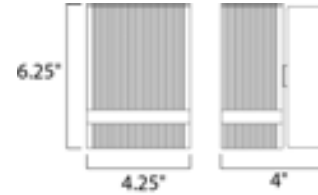

Lighting Your Life Since 1970

Product Specifications - 86128AL

Job Name:	Job Type:
Quantity:	Comments:

86128AL
Lightray 1-Light LED Wall Sconce

Finish

Brushed Aluminum

Glass/Shade

Product Category

Outdoor Wall Mount

Lamping

Number of Bulbs	1
Light Type	LED
Bulb Type	LED
Max Bulb Wattage	10
Max Fixture Wattage	10
Rated Life	
Rated Lumens	±700
Color Temp	±3,000 K
Bulb(s)	Included
Light Up/Down	N/A
Beam Spread	N/A
CRI	N/A
Photo Cell Included	N/A
Ballast/Driver/Transformer	Yes
Dimmable	Standard/Lutron® CL or Leviton® LED Recommended

Measurements

Width	4.25"
Height	6.25"
Length	N/A
Extension	4"
Back Plate Width	N/A
Back Plate Height	N/A
HCO	2.83"
Min Overall Height	0.00"
Max Overall Height	N/A
Hanging Weight	2.21 lbs
Height Adjustable	N/A
Slope	N/A
Chain Length	N/A
Wire Length	N/A
Canopy Width	N/A
Canopy Height	N/A
Canopy Length	N/A

Shipping

Carton Weight	2.65 lbs
Carton Width	6"
Carton Height	8"
Carton Length	7"
Carton Cubic Feet	0.20
Master Pack	10
Master Pack Weight	26.46 lbs
Master Pack Width	14.37"
Master Pack Height	9.25"
Master Pack Length	32.48"
Master Cubic Feet	2.50
UPS Shippable	Yes