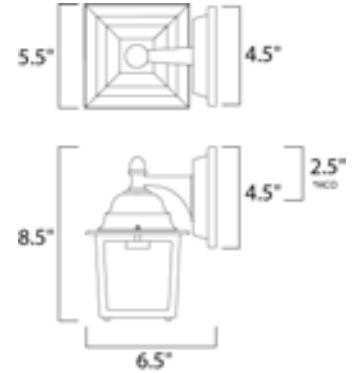

Lighting Your Life Since 1970

Product Specifications - 86924WT

Job Name:	Job Type:
Quantity:	Comments:

86924WT
Side Door EE 1-Light Outdoor Wall Mount

Finish
White

Glass/Shade
Frosted

Product Category
Outdoor Wall Mount

Measurements

Width	5.50"
Height	8.50"
Length	N/A
Extension	7"
Back Plate Width	4.50"
Back Plate Height	4.50"
HCO	2.50"
Min Overall Height	0.00"
Max Overall Height	N/A
Hanging Weight	1.87 lbs
Height Adjustable	N/A
Slope	N/A
Chain Length	N/A
Wire Length	N/A
Canopy Width	N/A
Canopy Height	N/A
Canopy Length	N/A

Shipping

Carton Weight	2.66 lbs
Carton Width	6"
Carton Height	10"
Carton Length	8"
Carton Cubic Feet	0.28
Master Pack	6
Master Pack Weight	15.95 lbs
Master Pack Width	16.54"
Master Pack Height	11.02"
Master Pack Length	16.60"
Master Cubic Feet	1.75
UPS Shippable	Yes