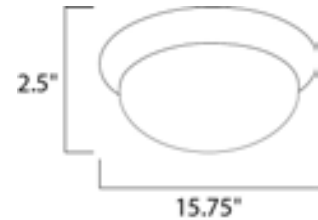

Lighting Your Life Since 1970

Product Specifications - 87599WTWT

Job Name:	Job Type:
Quantity:	Comments:

87599WTWT
Profile EE LED Flush Mount

Finish
White

Glass/Shade
White

Product Category
Flush Mount

Lamping

Number of Bulbs	
Light Type	LED
Bulb Type	LED
Max Bulb Wattage	15
Max Fixture Wattage	15
Rated Life	
Rated Lumens	±1,500
Color Temp	±3,000 K
Bulb(s)	Included
Light Up/Down	N/A
Beam Spread	N/A
CRI	>80
Photo Cell Included	N/A
Ballast/Driver/Transformer	Yes
Dimmable	N/A

Measurements

Width	15.75"
Height	2.50"
Length	N/A
Extension	N/A
Back Plate Width	N/A
Back Plate Height	N/A
HCO	N/A
Min Overall Height	0.00"
Max Overall Height	N/A
Hanging Weight	2.42 lbs
Height Adjustable	N/A
Slope	N/A
Chain Length	N/A
Wire Length	N/A
Canopy Width	N/A
Canopy Height	N/A
Canopy Length	N/A

Shipping

Carton Weight	4.09 lbs
Carton Width	17"
Carton Height	4"
Carton Length	17"
Carton Cubic Feet	0.55
Master Pack	1
Master Pack Weight	N/A
Master Pack Width	N/A
Master Pack Height	N/A
Master Pack Length	N/A
Master Cubic Feet	N/A
UPS Shippable	Yes