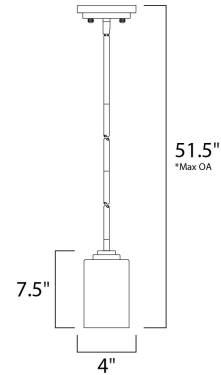

Lighting Your Life Since 1970

Product Specifications - 90030SWSN

Job Name:	Job Type:
Quantity:	Comments:

90030SWSN
Deven 1-Light Mini Pendant

Finish
Satin Nickel

Glass/Shade
Satin White

Product Category
Mini Pendant

Measurements

Width	4.00"
Height	7.50"
Length	N/A
Extension	N/A
Back Plate Width	N/A
Back Plate Height	N/A
HCO	N/A
Min Overall Height	0.00"
Max Overall Height	51.50"
Hanging Weight	1.08 lbs
Height Adjustable	N/A
Slope	120°
Chain Length	N/A
Wire Length	N/A
Canopy Width	N/A
Canopy Height	N/A
Canopy Length	N/A

Shipping

Carton Weight	2.11 lbs
Carton Width	6"
Carton Height	15"
Carton Length	8"
Carton Cubic Feet	0.44
Master Pack	1
Master Pack Weight	N/A
Master Pack Width	N/A
Master Pack Height	N/A
Master Pack Length	N/A
Master Cubic Feet	N/A
UPS Shippable	Yes