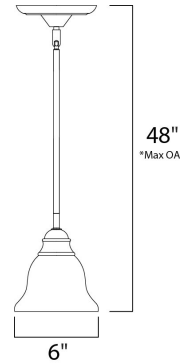

Lighting Your Life Since 1970

Product Specifications - 91009ICBK

Job Name:	Job Type:
Quantity:	Comments:

91009ICBK
Linda 1-Light Mini Pendant

Finish
Black

Glass/Shade
Ice

Product Category
Mini Pendant

Lamping

Measurements

Width	6.00"
Height	52.00"
Length	N/A
Extension	N/A
Back Plate Width	N/A
Back Plate Height	N/A
HCO	N/A
Min Overall Height	0.00"
Max Overall Height	N/A
Hanging Weight	2.97 lbs
Height Adjustable	N/A
Slope	120°
Chain Length	N/A
Wire Length	72"
Canopy Width	N/A
Canopy Height	N/A
Canopy Length	N/A