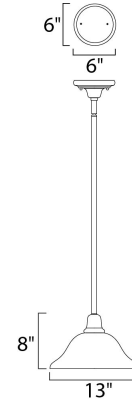

Lighting Your Life Since 1970

Product Specifications - 91062SVOI

Job Name:	Job Type:
Quantity:	Comments:

91062SVOI
Bel Air 1-Light Pendant

Finish

Oil Rubbed Bronze

Glass/Shade

Soft Vanilla

Product Category

Single Pendant

Lamping

Number of Bulbs	1
Light Type	Incandescent
Bulb Type	MB
Max Bulb Wattage	100
Max Fixture Wattage	100
Rated Life	±2,500 Hours
Rated Lumens	±1,150
Color Temp	±2,700 K
Bulb(s)	Not Included
Light Up/Down	N/A
Beam Spread	N/A
CRI	N/A
Photo Cell Included	N/A
Ballast/Driver/Transformer	No
Dimmable	Standard

Measurements

Width	13.00"
Height	41.00"
Length	N/A
Extension	N/A
Back Plate Width	N/A
Back Plate Height	N/A
HCO	N/A
Min Overall Height	0.00"
Max Overall Height	41.89"
Hanging Weight	4.76 lbs
Height Adjustable	N/A
Slope	120°
Chain Length	N/A
Wire Length	180"
Canopy Width	N/A
Canopy Height	N/A
Canopy Length	N/A

Shipping

Carton Weight	6.55 lbs
Carton Width	15"
Carton Height	7"
Carton Length	15"
Carton Cubic Feet	0.97
Master Pack	1
Master Pack Weight	N/A
Master Pack Width	N/A
Master Pack Height	N/A
Master Pack Length	N/A
Master Cubic Feet	N/A
UPS Shippable	Yes