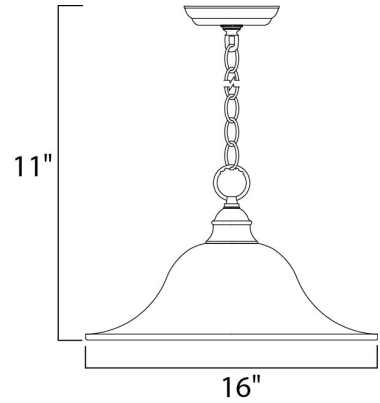

Lighting Your Life Since 1970

Product Specifications - 91076MRSN

Job Name:	Job Type:
Quantity:	Comments:

91076MRSN
Essentials 1-Light Pendant

Finish
Satin Nickel

Glass/Shade
Marble

Product Category
Single Pendant

Measurements

Width	16.00"
Height	11.00"
Length	N/A
Extension	N/A
Back Plate Width	N/A
Back Plate Height	N/A
HCO	N/A
Min Overall Height	0.00"
Max Overall Height	N/A
Hanging Weight	5.80 lbs
Height Adjustable	N/A
Slope	N/A
Chain Length	36"
Wire Length	180"
Canopy Width	N/A
Canopy Height	N/A
Canopy Length	N/A