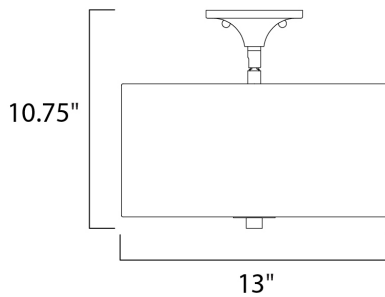

MEASUREMENTS

DIMENSION : 13" L x 13" W x 10.75" H
 CANOPY : 0.75" W x 2" H x 0.75" L
 HANGING WEIGHT : 6.69 lb

LAMPING

LUMENS : 0 Rated
 BULB : 2 x 60W Incandescent E26 Medium , 120W Total
 BULB INCLUDED : (Not Included)
 DIMMABLE : Yes