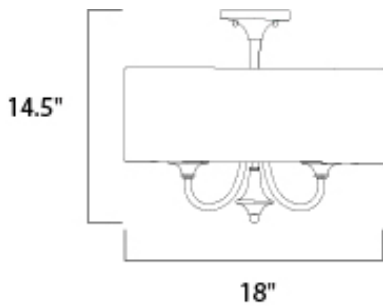

MEASUREMENTS

DIMENSION : 18" L x 18" W x 14.5" H
 HANGING WEIGHT : 5.9 lb

LAMPING

INPUT VOLTAGE : 120V
 LUMENS : 0 Rated
 BULB : 4 x 60W Incandescent E12 Candelabra , 240W Total
 BULB INCLUDED : (Not Included)
 DIMMABLE : Yes