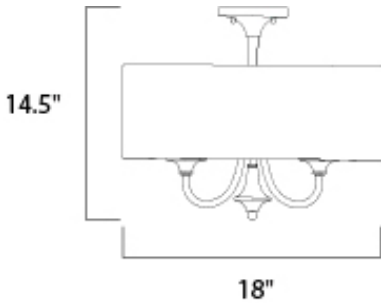

**MEASUREMENTS**

DIMENSION : 18" L x 18" W x 14.5" H  
 HANGING WEIGHT : 5.9 lb

**LAMPING**

INPUT VOLTAGE : 120V  
 LUMENS : 0 Rated  
 BULB : 4 x 60W Incandescent E12 Candelabra , 240W Total  
 BULB INCLUDED : (Not Included)  
 DIMMABLE : Yes