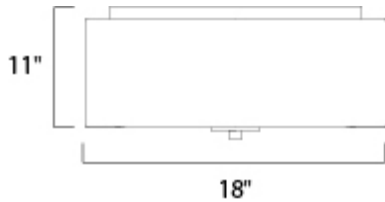

**MEASUREMENTS**

DIMENSION : 18" L x 18" W x 11" H  
 HANGING WEIGHT : 5.2 lb

**LAMPING**

INPUT VOLTAGE : 120V  
 LUMENS : 0 Rated  
 BULB : 3 x 60W Incandescent E26 Medium , 180W Total  
 BULB INCLUDED : (Not Included)  
 DIMMABLE : Yes