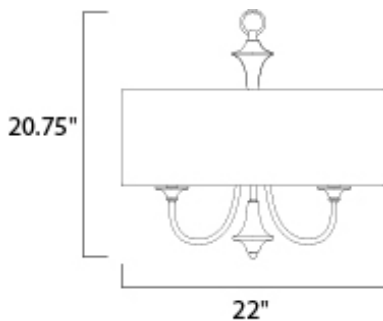

MEASUREMENTS

DIMENSION : 22" L x 22" W x 20.75" H
 MAX OAH : 56.75" OAH
 HANGING WEIGHT : 7.23 lb

LAMPING

INPUT VOLTAGE : 120V
 LUMENS : 0 Rated
 BULB : 5 x 60W Incandescent E12 Candelabra , 300W Total
 BULB INCLUDED : (Not Included)
 DIMMABLE : Yes