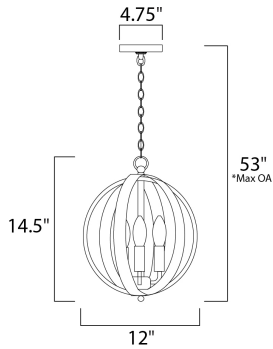

PRODUCT DESCRIPTION

Offered in a variety of shapes and sizes, the Provident collection offers a trending style at value engineered pricing. The pivoting metal bands in your choice of Oiled Rubbed Bronze or Satin Nickel are available in sizes that fit many coordinating locations.

*max overall height

MEASUREMENTS

- DIMENSION : 12" L x 12" W x 14.5" H
- MAX OAH : 53" OAH
- CANOPY : 4.75" W x 0.75" H x 4.75" L
- HANGING WEIGHT : 4.75 lb

LAMPING

- LUMENS : 0 Rated
- BULB : 3 x 60W Incandescent E12 Candelabra , 180W Total
- BULB INCLUDED : (Not Included)
- DIMMABLE : Yes