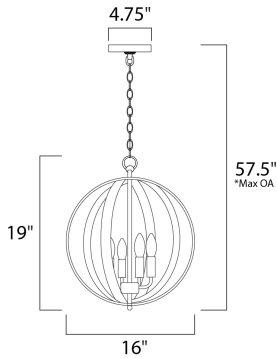

**PRODUCT DESCRIPTION**

Offered in a variety of shapes and sizes, the Provident collection offers a trending style at value engineered pricing. The pivoting metal bands in your choice of Oiled Rubbed Bronze or Satin Nickel are available in sizes that fit many coordinating locations.

\*max overall height

**MEASUREMENTS**

- DIMENSION : 16" L x 16" W x 19" H
- MAX OAH : 57.5" OAH
- CANOPY : 4.75" W x 0.75" H x 4.75" L
- HANGING WEIGHT : 7.25 lb

**LAMPING**

- LUMENS : 0 Rated
- BULB : 4 x 60W Incandescent E12 Candelabra , 240W Total
- BULB INCLUDED : (Not Included)
- DIMMABLE : Yes

**FINISHES OPTION**

-  Oil Rubbed Bronze
-  Satin Nickel

**MATERIAL**

Steel

**RATINGS**

cETLus  
Dry Location

**ADDITIONAL**

ADJUSTABLE  
OPERATING TEMPERATURE:  
-20°C (-4°F), 40°C (104°F)