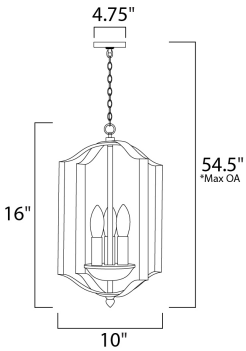

*max overall height

MEASUREMENTS

- DIMENSION : 10" L x 10" W x 16" H
- MAX OAH : 54.5" OAH
- CANOPY : 4.75" W x 0.75" H x 4.75" L
- HANGING WEIGHT : 4 lb

LAMPING

- LUMENS : 0 Rated
- BULB : 3 x 60W Incandescent E12 Candelabra , 180W Total
- BULB INCLUDED : (Not Included)
- DIMMABLE : Yes