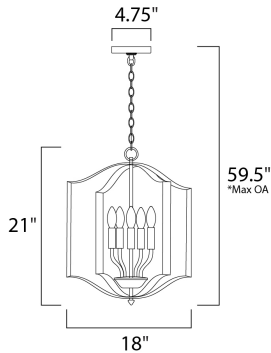

*max overall height

MEASUREMENTS

- DIMENSION : 18" L x 18" W x 21" H
- MAX OAH : 59.5" OAH
- CANOPY : 4.75" W x 0.75" H x 4.75" L
- HANGING WEIGHT : 6.75 lb

LAMPING

- LUMENS : 0 Rated
- BULB : 5 x 60W Incandescent E12 Candelabra , 300W Total
- BULB INCLUDED : (Not Included)
- DIMMABLE : Yes

FINISHES OPTION

- Oil Rubbed Bronze
- Satin Nickel

MATERIAL

Steel

RATINGS

cETLus
Dry Location

ADDITIONAL

ADJUSTABLE
OPERATING TEMPERATURE:
-20°C (-4°F), 40°C (104°F)