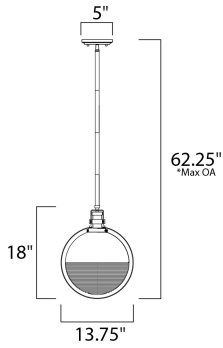

PRODUCT DESCRIPTION

*max overall height

MEASUREMENTS

- DIMENSION : 13.75" L x 12.25" W x 18" H
- MAX OAH : 62.25" OAH
- CANOPY : 5" W x 0.75" H x 5" L
- HANGING WEIGHT : 9.02 lb

LAMPING

- INPUT VOLTAGE : 120V
- LUMENS : 800 Rated (800 Del.)
- BULB : 1 x 9W LED E26 Medium , 9W Total
- BULB INCLUDED : (Included)
- DIMMABLE : Yes
- CRI : 90+ CRI
- COLOR_TEMP : 3000K

FINISHES OPTION

- Black / Satin Nickel

GLASS

Clear CL

MATERIAL

Steel, Glass

RATINGS

cULus
Dry Location
JA8 Bulb In