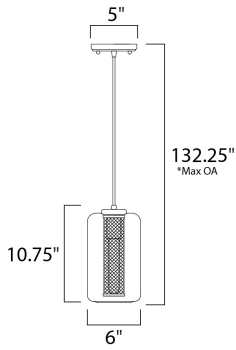

**PRODUCT DESCRIPTION**

\*max overall height

**MEASUREMENTS**

- DIMENSION : 6" L x 6" W x 10.75" H
- MAX OAH : 132.25" OAH
- CANOPY : 5" W x 0.75" H x 5" L
- HANGING WEIGHT : 3.52 lb

**LAMPING**

- INPUT VOLTAGE : 120V
- LUMENS : 0 Rated
- BULB : 1 x 60W Incandescent E26 Medium , 60W Total
- BULB INCLUDED : (Not Included)
- DIMMABLE : Yes

**FINISHES OPTION**

-  Black / Satin Brass

**GLASS**

Clear CL

**MATERIAL**

Steel, Glass

**RATINGS**

cULus  
Dry Location