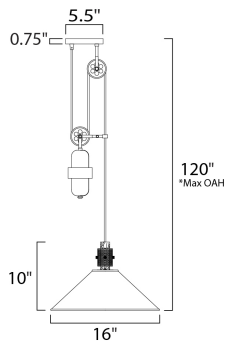

PRODUCT DESCRIPTION

*max overall height

MEASUREMENTS

DIMENSION : 16" L x 16" W x 10" H
 MAX OAH : 120" OAH
 CANOPY : 5.5" W x 0.75" H x 5.5" L
 HANGING WEIGHT : 8.1 lb

LAMPING

INPUT VOLTAGE : 120V
 BULB : 1 x 60W Incandescent E26 Medium , 60W Total
 BULB INCLUDED : (Not Included)

FINISHES OPTION

 Oil Rubbed Bronze / Weathered Wood

MATERIAL

Steel, Wood

RATINGS

cULus
 Dry Location

ADDITIONAL

ADJUSTABLE
 SLOPE: 70
 OPERATING TEMPERATURE:
 -20°C (-4°F), 40°C (104°F)