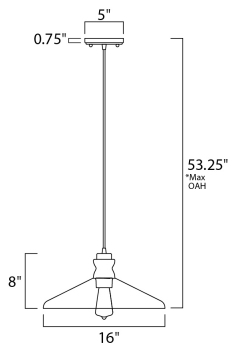

**PRODUCT DESCRIPTION**

\*max overall height

**MEASUREMENTS**

- DIMENSION : 16" L x 16" W x 8" H
- MAX OAH : 53.25" OAH
- CANOPY : 5" W x 0.75" H x 5" L
- HANGING WEIGHT : 4 lb

**LAMPING**

- INPUT VOLTAGE : 120V
- BULB : 1 x 60W Incandescent E26 Medium , 60W Total
- BULB INCLUDED : (Not Included)