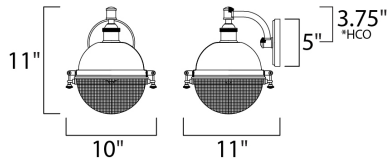

*height from center of outlet to the top of the fixture

MEASUREMENTS

- DIMENSION : 10" W x 11" H x 11" Ext
- BACK PLATE : 5" W x 5" H x 3.75" HCO
- HANGING WEIGHT : 5.5 lb

LAMPING

- INPUT VOLTAGE : 110-130V
- BULB : 1 x 60W Incandescent E26 Medium , 60W Total
- BULB INCLUDED : (Not Included)
- DIMMABLE : Yes
- LIGHTING_DIRECTION : Down