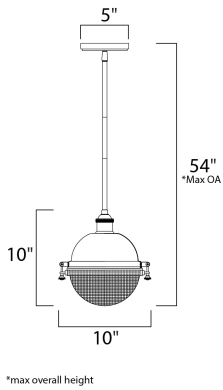

PRODUCT DESCRIPTION

This nautical design features a solid dome of aluminum finished in Oil Rubbed Bronze with solid brass hardware finished in Antique Brass. The Clear prismatic glass diffuser completes the authentic look of this outdoor collection.

MEASUREMENTS

- DIMENSION : 10" L x 10" W x 10" H
- MAX OAH : 54" OAH
- CANOPY : 5" W x 0.75" H x 5" L
- HANGING WEIGHT : 5.94 lb
- WIRE LENGTH : 120"

LAMPING

- INPUT VOLTAGE : 110-130V
- BULB : 1 x 60W Incandescent E26 Medium , 60W Total
- BULB INCLUDED : (Not Included)
- DIMMABLE : Yes