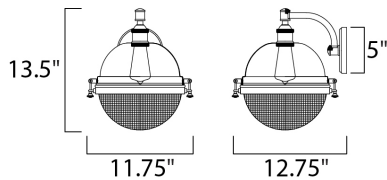

PRODUCT DESCRIPTION

This nautical design features a solid dome of aluminum finished in Oil Rubbed Bronze with solid brass hardware finished in Antique Brass. The Clear prismatic glass diffuser completes the authentic look of this outdoor collection.

MEASUREMENTS

- DIMENSION : 11.75" W x 13.5" H x 12.75" Ext
- BACK PLATE : 5" W x 5" H x 4.75" HCO
- HANGING WEIGHT : 7.04 lb

LAMPING

- INPUT VOLTAGE : 120V
- LUMENS : 0 Rated
- BULB : 1 x 60W Incandescent E26 Medium , 60W Total
- BULB INCLUDED : (Not Included)
- DIMMABLE : Yes
- LIGHTING_DIRECTION : Down