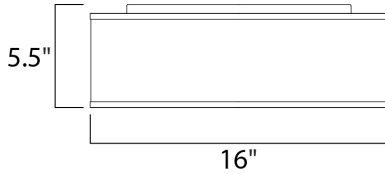

MEASUREMENTS

DIMENSION : 16" L x 16" W x 5.5" H
 CANOPY : 13.75" W x 1.35" H x 13.75" L
 HANGING WEIGHT : 5.07 lb

LAMPING

INPUT VOLTAGE : 120V
 LUMENS : 1,365 Rated
 BULB : 3 x 6.5W LED PCB Integrated , 20W Total
 BULB INCLUDED : (Integrated)
 DIMMABLE : Electronic Low Voltage (ELV)
 CRI : 90+ CRI
 COLOR_TEMP : 3000K