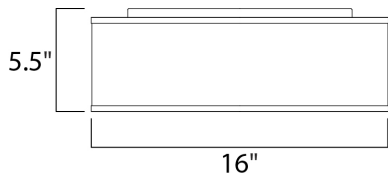

MEASUREMENTS

DIMENSION : 16" W x 5.5" H
 CANOPY : 13.75" W x 1.35" H x 13.75" L
 HANGING WEIGHT : 5.07 lb

LAMPING

INPUT VOLTAGE : 120V
 LUMENS : 1,365 Rated
 BULB : 3 x 6.5W LED PCB Integrated , 20W Total
 BULB INCLUDED : (Integrated)
 DIMMABLE : Electronic Low Voltage (ELV)
 CRI : 90+ CRI
 COLOR_TEMP : 3000K