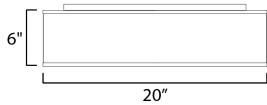

**MEASUREMENTS**

DIMENSION : 20" W x 5.5" H  
 CANOPY : 17.75" W x 1.35" H x 17.75" L  
 HANGING WEIGHT : 10.32 lb

**LAMPING**

INPUT VOLTAGE : 120V  
 LUMENS : 2,275 Rated  
 BULB : 5 x 6.5W LED PCB Integrated , 32W Total  
 BULB INCLUDED : (Integrated)  
 DIMMABLE : Electronic Low Voltage (ELV)  
 CRI : 90+ CRI  
 COLOR\_TEMP : 3000K