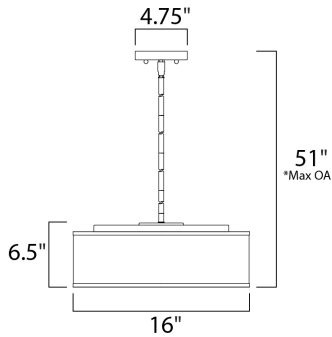

\*max overall height

**MEASUREMENTS**

DIMENSION : 16" L x 16" W x 6.5" H  
 MAX OAH : 51" OAH  
 CANOPY : 4.75" W x 0.75" H x 4.75" L  
 HANGING WEIGHT : 14.33 lb

**LAMPING**

INPUT VOLTAGE : 120V  
 LUMENS : 1,365 Rated  
 BULB : 3 x 6.5W LED AC Integrated , 20W Total  
 BULB INCLUDED : (Integrated)  
 DIMMABLE : Triac CL  
 CRI : 90+ CRI  
 COLOR\_TEMP : 3000K