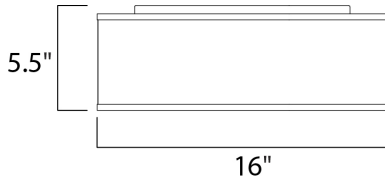

**MEASUREMENTS**

DIMENSION : 16" L x 16" W x 5.5" H  
 CANOPY : 13.75" W x 0.75" H x 13.75" L  
 HANGING WEIGHT : 5.07 lb

**LAMPING**

INPUT VOLTAGE : 120-277V  
 LUMENS : 1,260 Rated  
 BULB : 1 x 18W LED PCB Integrated , 18W Total  
 BULB INCLUDED : (Integrated)  
 DIMMABLE : Only at 120V with ELV  
 CRI : 90+ CRI  
 COLOR\_TEMP : 3000K