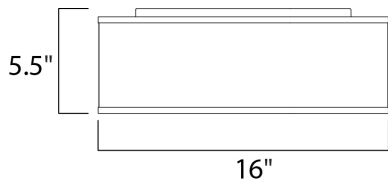

MEASUREMENTS

DIMENSION : 16" W x 5.5" H
 CANOPY : 13.75" W x 0.75" H x 13.75" L
 HANGING WEIGHT : 5.07 lb

LAMPING

INPUT VOLTAGE : 120-277V
 LUMENS : 1,260 Rated
 BULB : 1 x 18W LED PCB Integrated , 18W Total
 BULB INCLUDED : (Integrated)
 DIMMABLE : Only at 120V with ELV
 CRI : 90+ CRI
 COLOR_TEMP : 3000K