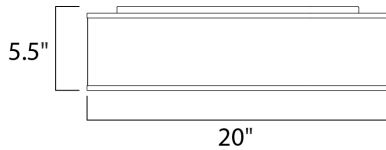

MEASUREMENTS

DIMENSION : 20" W x 5.5" H
 CANOPY : 17.75" W x 0.75" H x 17.75" L
 HANGING WEIGHT : 10.32 lb

LAMPING

INPUT VOLTAGE : 120-277V
 LUMENS : 1,960 Rated
 BULB : 1 x 28W LED PCB Integrated , 28W Total
 BULB INCLUDED : (Integrated)
 DIMMABLE : Only at 120V with ELV
 CRI : 90+ CRI
 COLOR_TEMP : 3000K