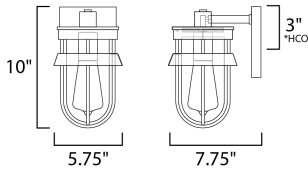

PRODUCT DESCRIPTION

A squared off interpretation of coastal outdoor lighting, Breakwater features a flat top shade and an angular ring to shade and direct the light. Constructed of all aluminum materials which are then powder coated with an exterior paint in your choice of Black or Weathered Zinc. The Clear glass diffusers cleverly twist lock into the frame for a clean and secure installation.