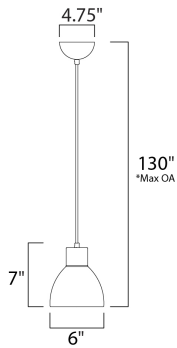

*max overall height

MEASUREMENTS

- DIMENSION : 7" L x 7" W x 7" H
- MAX OAH : 130" OAH
- CANOPY : 4.75" W x 2.25" H x 4.75" L
- HANGING WEIGHT : 1.5 lb

LAMPING

- INPUT VOLTAGE : 120V
- BULB : 1 x 60W Incandescent E26 Medium , 60W Total
- BULB INCLUDED : (Not Included)
- DIMMABLE : Yes