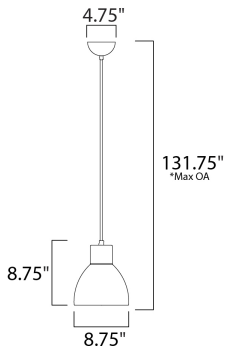

PRODUCT DESCRIPTION

Spun metal shades in various sizes are perfect for budget installations. Available in Black with gold interior and Satin Nickel with white interior, these pendants are very stylish.

*max overall height

MEASUREMENTS

- DIMENSION : 8.75" L x 8.75" W x 8.75" H
- MAX OAH : 131.75" OAH
- CANOPY : 4.75" W x 2.25" H x 4.75" L
- HANGING WEIGHT : 2.5 lb

LAMPING

- INPUT VOLTAGE : 120V
- BULB : 1 x 60W Incandescent E26 Medium , 60W Total
- BULB INCLUDED : (Not Included)
- DIMMABLE : Yes

FINISHES OPTION

-  Black / Gold
-  Satin Nickel

MATERIAL

Steel

RATINGS

cETLus
Dry Location

ADDITIONAL

ADJUSTABLE
SLOPE: 120
OPERATING TEMPERATURE:
-20°C (-4°F), 40°C (104°F)