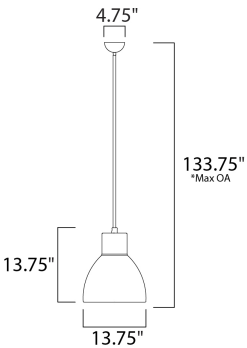

PRODUCT DESCRIPTION

Spun metal shades in various sizes are perfect for budget installations. Available in Black with gold interior and Satin Nickel with white interior, these pendants are very stylish.

*max overall height

MEASUREMENTS

- DIMENSION : 13.75" L x 13.75" W x 13.75" H
- MAX OAH : 133.75" OAH
- CANOPY : 4.75" W x 2.25" H x 4.75" L
- HANGING WEIGHT : 5.3 lb

LAMPING

- INPUT VOLTAGE : 120V
- BULB : 1 x 60W Incandescent E26 Medium , 60W Total
- BULB INCLUDED : (Not Included)
- DIMMABLE : Yes
- LIGHTING_DIRECTION : Down

FINISHES OPTION

-  Black / Gold
-  Satin Nickel

MATERIAL

Steel

RATINGS

cETLus
Dry Location

ADDITIONAL

ADJUSTABLE
INSTALL UP/DOWN: Down
SLOPE: 120
OPERATING TEMPERATURE:
-20°C (-4°F), 40°C (104°F)