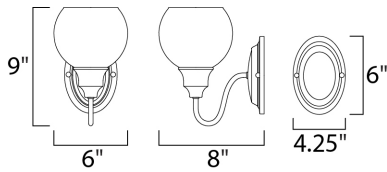

**PRODUCT DESCRIPTION**

Curved arms support circular glass with an open bottom which can be installed facing up or down. Available in your choice of Polished Chrome with Clear glass or Satin Nickel with Satin White glass.

**MEASUREMENTS**

DIMENSION : 6" W x 9" H x 8" Ext  
 MAX OAH : 4.15" W x 6" H  
 HANGING WEIGHT : 1.32 lb

**LAMPING**

INPUT VOLTAGE : 120V  
 BULB : 1 x 60W Incandescent E26 Medium , 60W Total  
 BULB INCLUDED : (Not Included)  
 DIMMABLE : Yes