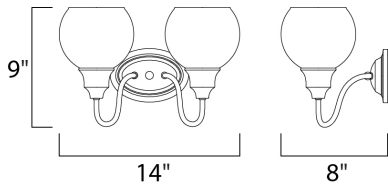

PRODUCT DESCRIPTION

Curved arms support circular glass with an open bottom which can be installed facing up or down. Available in your choice of Polished Chrome with Clear glass or Satin Nickel with Satin White glass.

MEASUREMENTS

DIMENSION : 14" W x 9" H x 8" Ext
 BACK PLATE : 6" W x 4.15" H x 5.25" HCO
 HANGING WEIGHT : 2.16 lb

LAMPING

INPUT VOLTAGE : 120V
 LUMENS : 0 Rated
 BULB : 2 x 60W Incandescent E26 Medium , 120W Total
 BULB INCLUDED : (Not Included)
 DIMMABLE : Yes