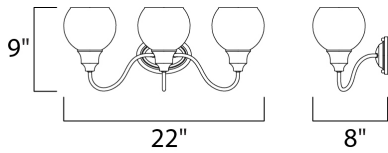

PRODUCT DESCRIPTION

Curved arms support circular glass with an open bottom which can be installed facing up or down. Available in your choice of Polished Chrome with Clear glass or Satin Nickel with Satin White glass.

MEASUREMENTS

DIMENSION : 22" W x 9" H x 8" Ext
 BACK PLATE : 6" W x 4.15" H x 5.25" HCO
 HANGING WEIGHT : 2.82 lb

LAMPING

INPUT VOLTAGE : 120V
 LUMENS : 0 Rated
 BULB : 3 x 60W Incandescent E26 Medium , 180W Total
 BULB INCLUDED : (Not Included)
 DIMMABLE : Yes