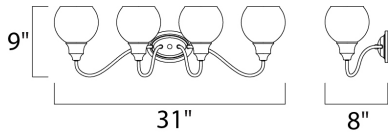

**PRODUCT DESCRIPTION**

Curved arms support circular glass with an open bottom which can be installed facing up or down. Available in your choice of Polished Chrome with Clear glass or Satin Nickel with Satin White glass.

**MEASUREMENTS**

DIMENSION : 31" W x 9" H x 8" Ext  
 BACK PLATE : 6" W x 4.15" H x 5.25" HCO  
 HANGING WEIGHT : 3.53 lb

**LAMPING**

INPUT VOLTAGE : 120V  
 BULB : 4 x 60W Incandescent E26 Medium , 240W Total  
 BULB INCLUDED : (Not Included)  
 DIMMABLE : Yes