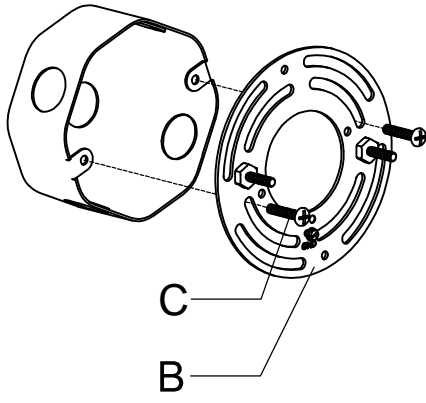

PRODUCT NAME : Symphony 1-Light Wall Sconce  
ITEM NUMBER: 11230

**Please consult a qualified electrician for hanging fixture and wiring.**

Light Source : 1 X E26 Medium base 60W (Not Included)

Made in China / Hecho en China / Fabrique en China

A	 <p>Fixture</p>	x1		
B	 <p>Mounting bracket</p>	x1		
C	 <p>Screw #8-32x0.78"</p>	x2		
D	 <p>Wire connector</p>	x3		
E	 <p>Finial</p>	x2		
F	 <p>Glass</p>	x1		
G	 <p>Socket ring</p>			

1.

---

2.

---

3.

---