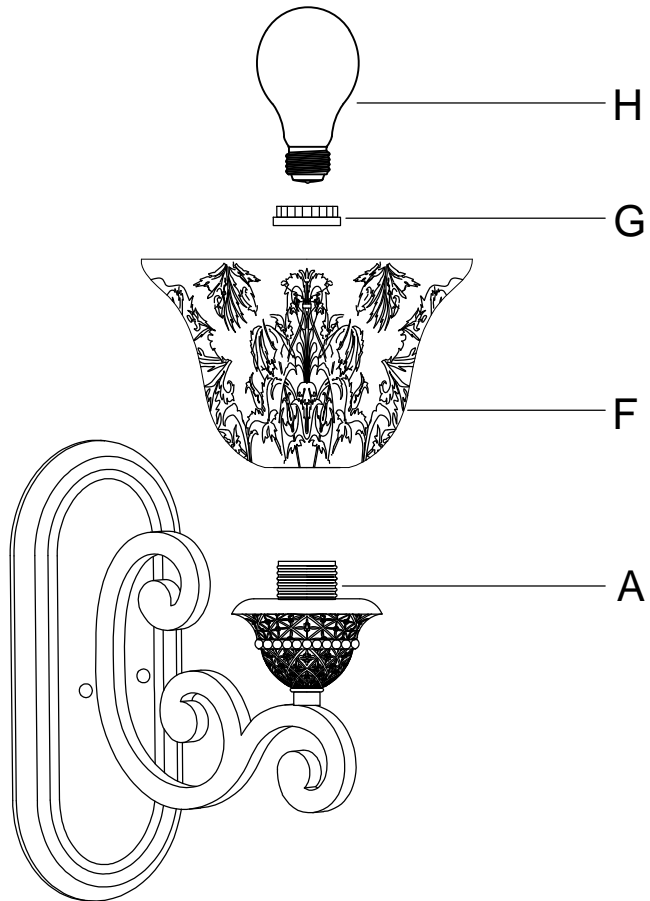

PRODUCT NAME : Symphony 1-Light Wall Sconce  
ITEM NUMBER: 11230

**Please consult a qualified electrician for hanging fixture and wiring.**

Light Source : 1 X E26 Medium base 60W (Not Included)

Made in China / Hecho en China / Fabrique en China

A	 <p>Fixture</p>	x1		
B	 <p>Mounting bracket</p>	x1		
C	 <p>Screw #8-32x0.78"</p>	x2		
D	 <p>Wire connector</p>	x3		
E	 <p>Finial</p>	x2		
F	 <p>Glass</p>	x1		
G	 <p>Socket ring</p>			

1.

---

2.

---

3.

---