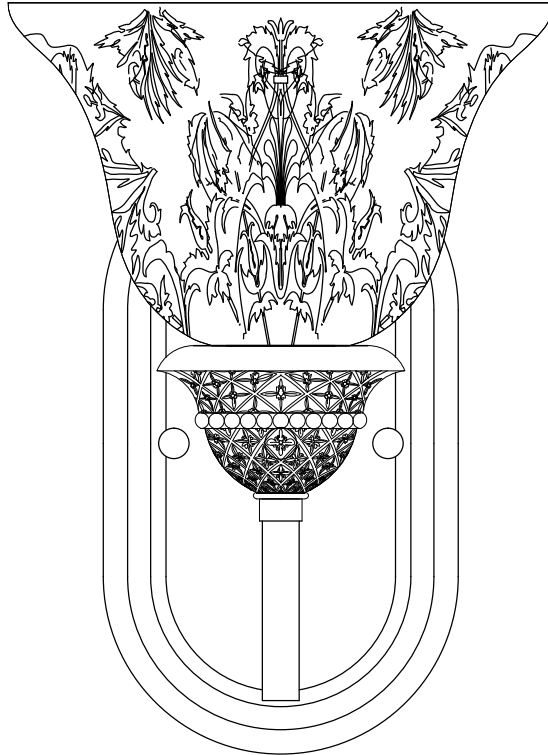

PRODUCT NAME : Symphony 1-Light Wall Sconce  
ITEM NUMBER: 11230

**Please consult a qualified electrician for hanging fixture and wiring.**

Light Source : 1 X E26 Medium base 60W (Not Included)

Made in China / Hecho en China / Fabrique en China

A	 <p>Fixture</p>	x1		
B	 <p>Mounting bracket</p>	x1		
C	 <p>Screw #8-32x0.78"</p>	x2		
D	 <p>Wire connector</p>	x3		
E	 <p>Finial</p>	x2		
F	 <p>Glass</p>	x1		
G	 <p>Socket ring</p>			

1.

---

2.

---

3.

---