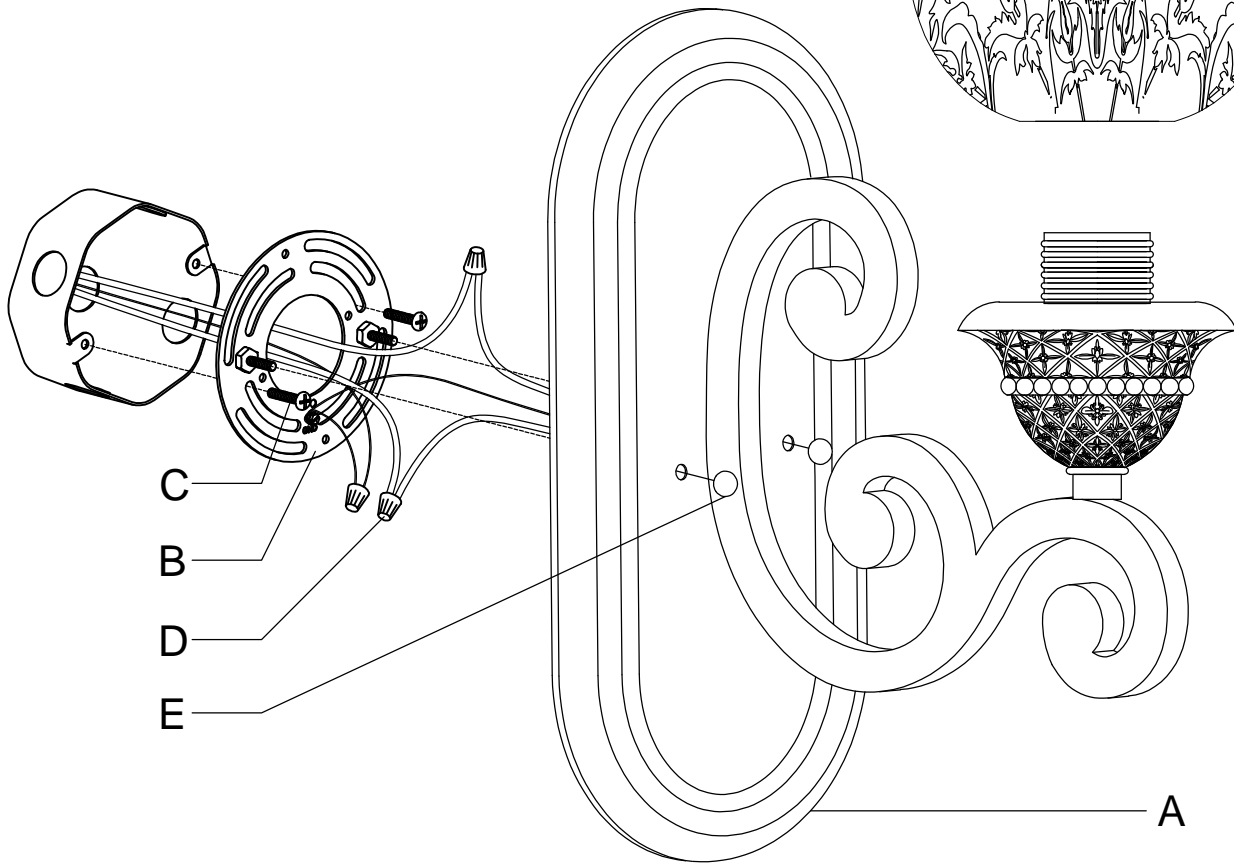

PRODUCT NAME : Symphony 1-Light Wall Sconce  
ITEM NUMBER: 11230

**Please consult a qualified electrician for hanging fixture and wiring.**

Light Source : 1 X E26 Medium base 60W (Not Included)

Made in China / Hecho en China / Fabrique en China

A	 <p>Fixture</p>	x1		
B	 <p>Mounting bracket</p>	x1		
C	 <p>Screw #8-32x0.78"</p>	x2		
D	 <p>Wire connector</p>	x3		
E	 <p>Finial</p>	x2		
F	 <p>Glass</p>	x1		
G	 <p>Socket ring</p>			

1.

---

2.

---

3.

---