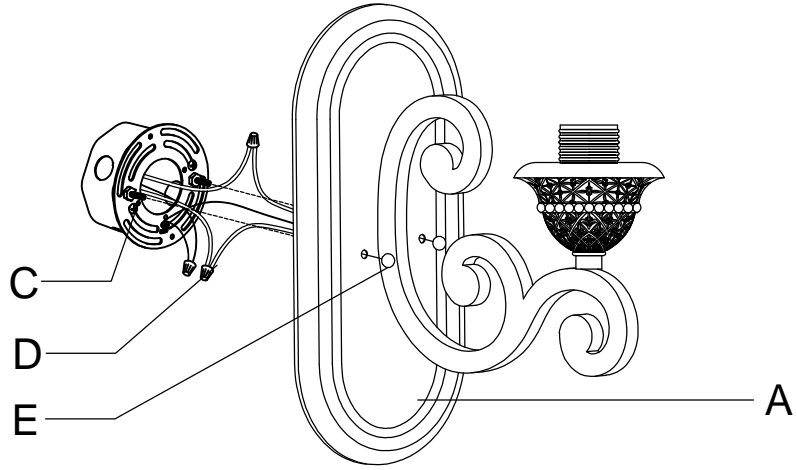

PRODUCT NAME : Symphony 1-Light Wall Sconce  
ITEM NUMBER: 11230

**Please consult a qualified electrician for hanging fixture and wiring.**

Light Source : 1 X E26 Medium base 60W (Not Included)

Made in China / Hecho en China / Fabrique en China

A	 <p>Fixture</p>	x1		
B	 <p>Mounting bracket</p>	x1		
C	 <p>Screw #8-32x0.78"</p>	x2		
D	 <p>Wire connector</p>	x3		
E	 <p>Finial</p>	x2		
F	 <p>Glass</p>	x1		
G	 <p>Socket ring</p>			

1.

---

2.

---

3.

---