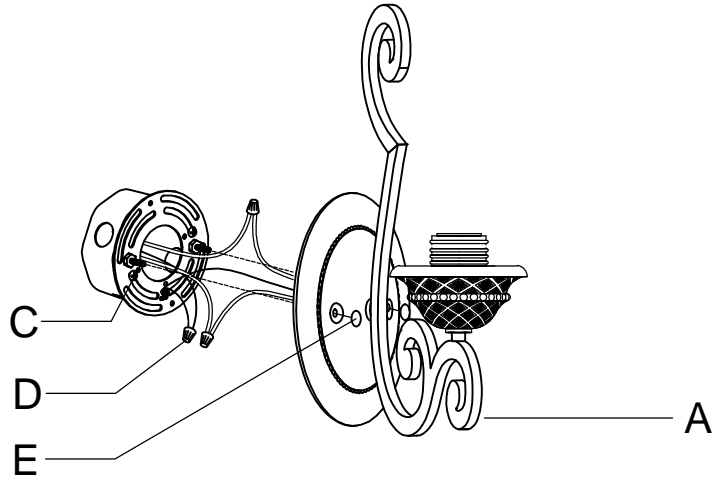

PRODUCT NAME : Symphony 1-Light Wall Sconce
ITEM NUMBER: 11246

Please consult a qualified electrician for hanging fixture and wiring.

Light Source : 1 X E26 Medium base 60W (Not Included)

Made in China / Hecho en China / Fabrique en China

A	 <p>Fixture</p>	x1	
B	 <p>Mounting bracket</p>	x1	
C	 <p>Screw #8-32x0.78"</p>	x2	
D	 <p>Wire connector</p>	x3	
E	 <p>Finial</p>	x2	
F	 <p>Glass</p>	x1	
G	 <p>Socket ring</p>	x1	

1.

2.

3.
