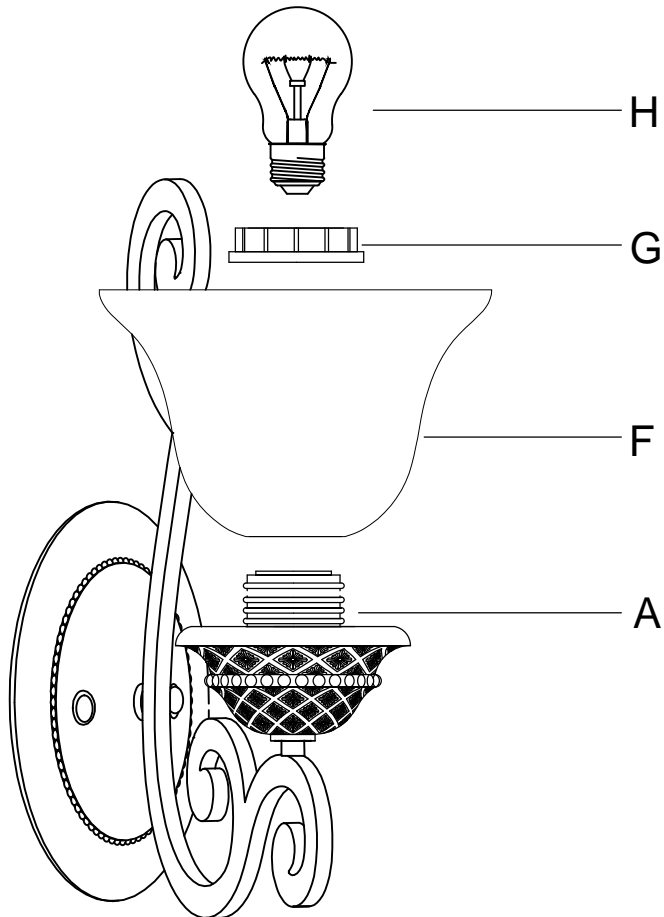

PRODUCT NAME : Symphony 1-Light Wall Sconce
ITEM NUMBER: 11246

Please consult a qualified electrician for hanging fixture and wiring.

Light Source : 1 X E26 Medium base 60W (Not Included)

Made in China / Hecho en China / Fabrique en China

A	 <p>Fixture</p>	x1	
B	 <p>Mounting bracket</p>	x1	
C	 <p>Screw #8-32x0.78"</p>	x2	
D	 <p>Wire connector</p>	x3	
E	 <p>Finial</p>	x2	
F	 <p>Glass</p>	x1	
G	 <p>Socket ring</p>	x1	

1.

2.

3.
