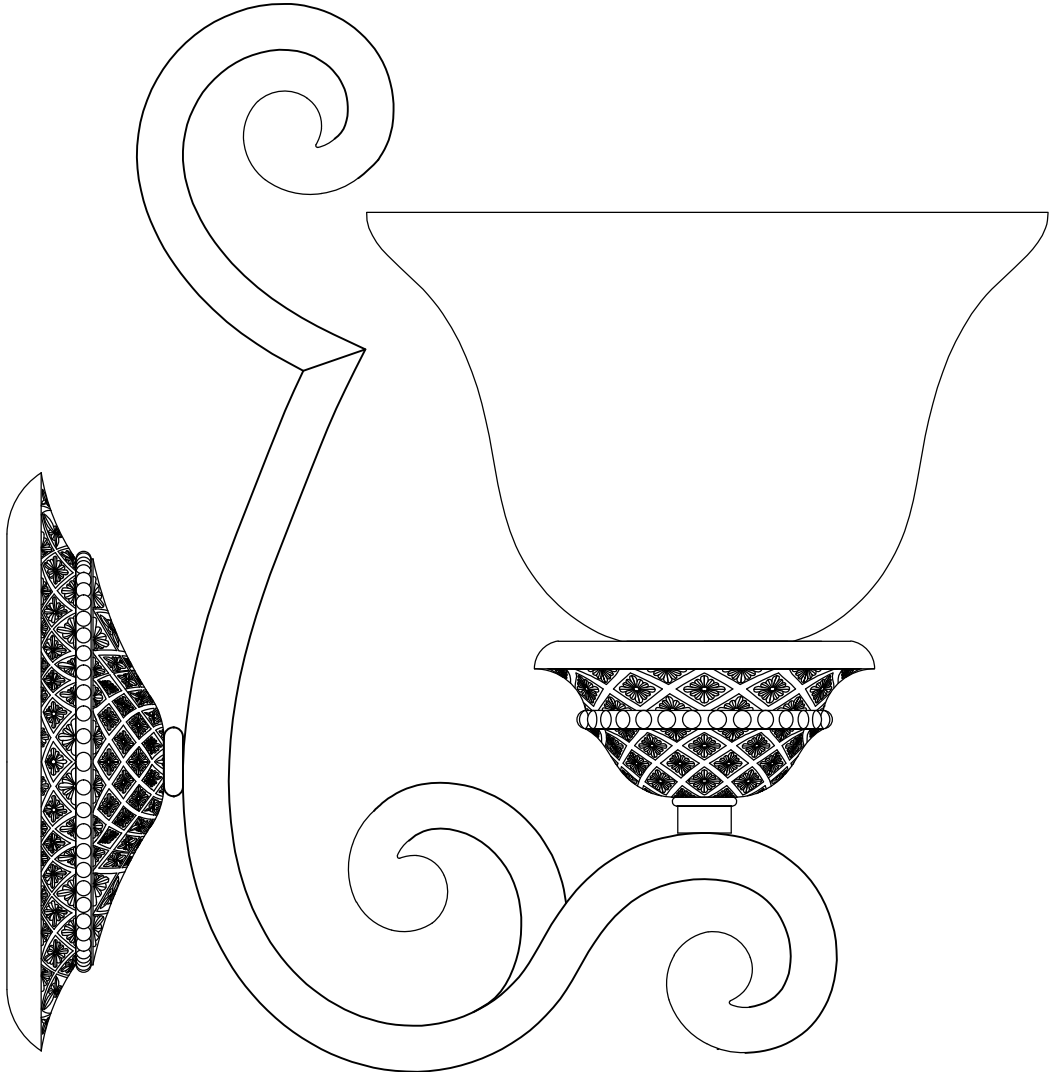

PRODUCT NAME : Symphony 1-Light Wall Sconce
ITEM NUMBER: 11246

Please consult a qualified electrician for hanging fixture and wiring.

Light Source : 1 X E26 Medium base 60W (Not Included)

Made in China / Hecho en China / Fabrique en China

A	 <p>Fixture</p>	x1	
B	 <p>Mounting bracket</p>	x1	
C	 <p>Screw #8-32x0.78"</p>	x2	
D	 <p>Wire connector</p>	x3	
E	 <p>Finial</p>	x2	
F	 <p>Glass</p>	x1	
G	 <p>Socket ring</p>	x1	

1.

2.

3.
