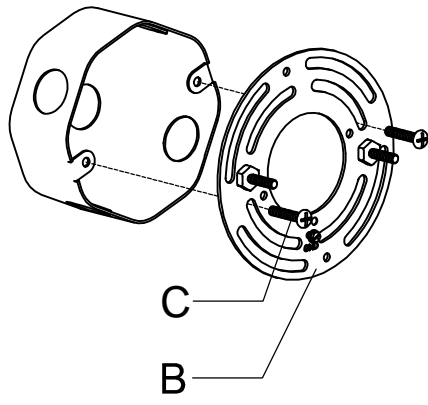

PRODUCT NAME : Symphony 1-Light Wall Sconce
ITEM NUMBER: 11246

Please consult a qualified electrician for hanging fixture and wiring.

Light Source : 1 X E26 Medium base 60W (Not Included)

Made in China / Hecho en China / Fabrique en China

A	 <p>Fixture</p>	x1	
B	 <p>Mounting bracket</p>	x1	
C	 <p>Screw #8-32x0.78"</p>	x2	
D	 <p>Wire connector</p>	x3	
E	 <p>Finial</p>	x2	
F	 <p>Glass</p>	x1	
G	 <p>Socket ring</p>	x1	

1.

2.

3.
