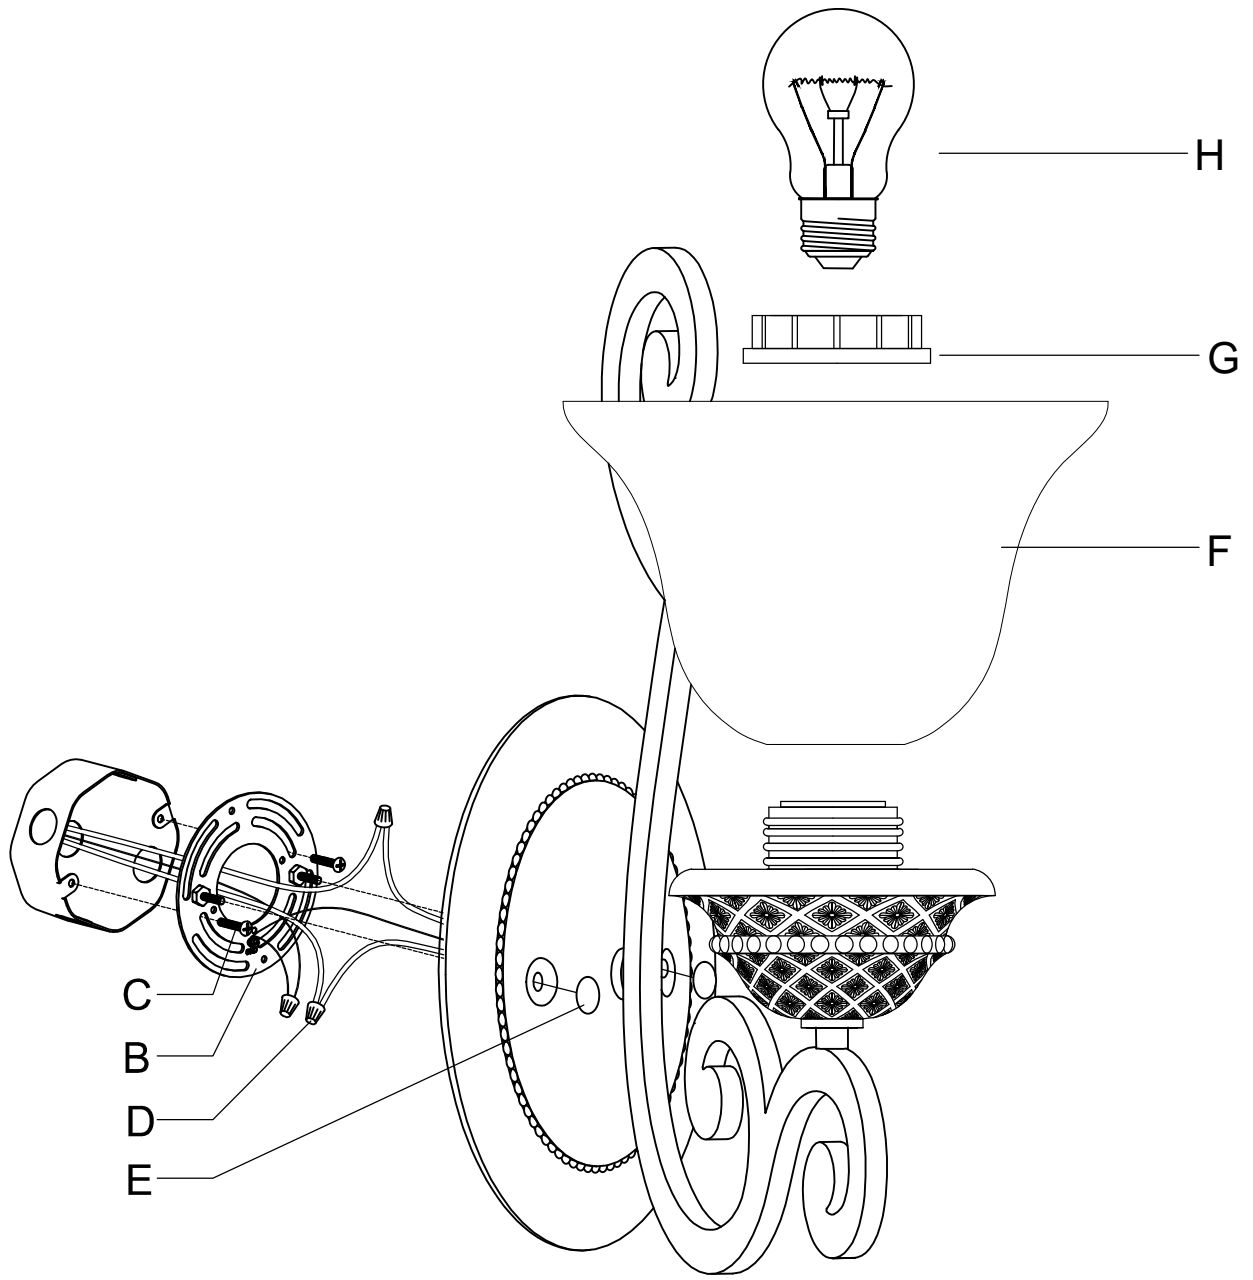

PRODUCT NAME : Symphony 1-Light Wall Sconce
ITEM NUMBER: 11246

Please consult a qualified electrician for hanging fixture and wiring.

Light Source : 1 X E26 Medium base 60W (Not Included)

Made in China / Hecho en China / Fabrique en China

A	 <p>Fixture</p>	x1	
B	 <p>Mounting bracket</p>	x1	
C	 <p>Screw #8-32x0.78"</p>	x2	
D	 <p>Wire connector</p>	x3	
E	 <p>Finial</p>	x2	
F	 <p>Glass</p>	x1	
G	 <p>Socket ring</p>	x1	

1.

2.

3.
