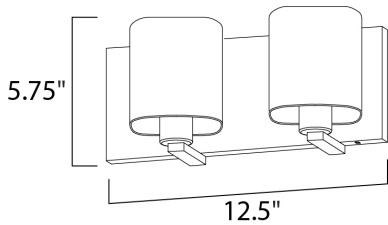

**PRODUCT DESCRIPTION**

Satin White bands of cased glass wrap around each lamp creating a soft ribbon of light. Back plates finished in Polished Chrome or Satin Nickel complement the majority of bath fittings.

**MEASUREMENTS**

DIMENSION : 12.5" W x 5.75" H x 5.5" Ext  
 BACK PLATE : 12.5" W x 5.5" H x 2.75" HCO  
 HANGING WEIGHT : 3.12 lb

**LAMPING**

INPUT VOLTAGE : 120V  
 LUMENS : 0 Rated  
 BULB : 2 x 60W Incandescent E26 Medium , 120W Total  
 BULB INCLUDED : (Not Included)  
 DIMMABLE : Yes