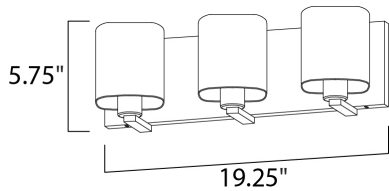

**PRODUCT DESCRIPTION**

Satin White bands of cased glass wrap around each lamp creating a soft ribbon of light. Back plates finished in Polished Chrome or Satin Nickel complement the majority of bath fittings.

**MEASUREMENTS**

DIMENSION : 19.25" W x 5.75" H x 5.5" Ext  
 BACK PLATE : 19.25" W x 5.5" H x 2.75" HCO  
 HANGING WEIGHT : 4.99 lb

**LAMPING**

INPUT VOLTAGE : 120V  
 LUMENS : 0 Rated  
 BULB : 3 x 60W Incandescent E26 Medium , 180W Total  
 BULB INCLUDED : (Not Included)  
 DIMMABLE : Yes