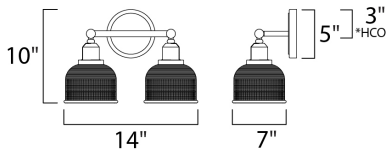

\*height from center of outlet to the top of the fixture

**MEASUREMENTS**

- DIMENSION : 14" W x 10" H x 7" Ext
- BACK PLATE : 5" W x 5" H x 3" HCO
- HANGING WEIGHT : 4.4 lb

**LAMPING**

- INPUT VOLTAGE : 110-130V
- BULB : 2 x 60W Incandescent E26 Medium , 120W Total
- BULB INCLUDED : (Not Included)
- DIMMABLE : Yes