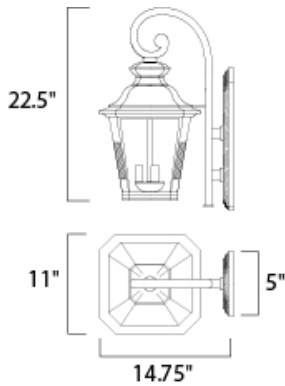

PRODUCT DESCRIPTION

Knoxville is an updated take on the traditional lantern style. Finished in Bronze and with the option of Clear or Frosted glass, our Incandescent version is sure to wow.