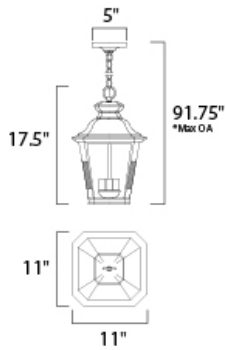

PRODUCT DESCRIPTION

Knoxville is an updated take on the traditional lantern style. Finished in Bronze and with the option of Clear or Frosted glass, our Incandescent version is sure to wow.

*max overall height of fixture

MEASUREMENTS

DIMENSION : 11" L x 11" W x 17.5" H
 MAX OAH : 91.75" OAH
 CANOPY : 5" W x 1.25" H x 5" L
 HANGING WEIGHT : 6.42 lb

LAMPING

INPUT VOLTAGE : 120V
 LUMENS : 0 Rated
 BULB : 3 x 40W Incandescent E12 Candelabra , 120W Total
 BULB INCLUDED : (Not Included)
 DIMMABLE : Yes