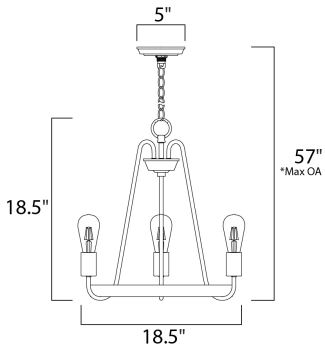

\*max overall height

**MEASUREMENTS**

- DIMENSION : 18.5" L x 18.5" W x 18.5" H
- MAX OAH : 57" OAH
- CANOPY : 5" W x 0.75" H
- HANGING WEIGHT : 5.6 lb
- WIRE LENGTH : 120"

**LAMPING**

- INPUT VOLTAGE : 120V
- BULB : 3 x 60W Incandescent E26 Medium , 180W Total
- BULB INCLUDED : (Not Included)
- DIMMABLE : Yes