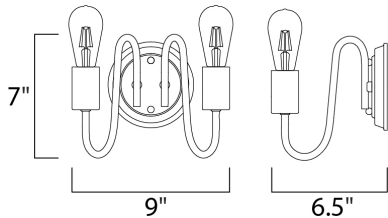

MEASUREMENTS

DIMENSION : 9" W x 7" H x 6.5" Ext
 MAX OAH : 5" W x 5" H
 HANGING WEIGHT : 1.19 lb

LAMPING

INPUT VOLTAGE : 120V
 BULB : 2 x 60W Incandescent E26 Medium , 120W Total
 BULB INCLUDED : (Not Included)
 DIMMABLE : Yes

FINISHES OPTION

-  Black / Satin Nickel
-  Oil Rubbed Bronze / Antique Brass

MATERIAL

Steel

RATINGS

cETLus
 Dry Location

ADDITIONAL

INSTALL UP/DOWN: Up/Down
 OPERATING TEMPERATURE:
 -20°C (-4°F), 40°C (104°F)